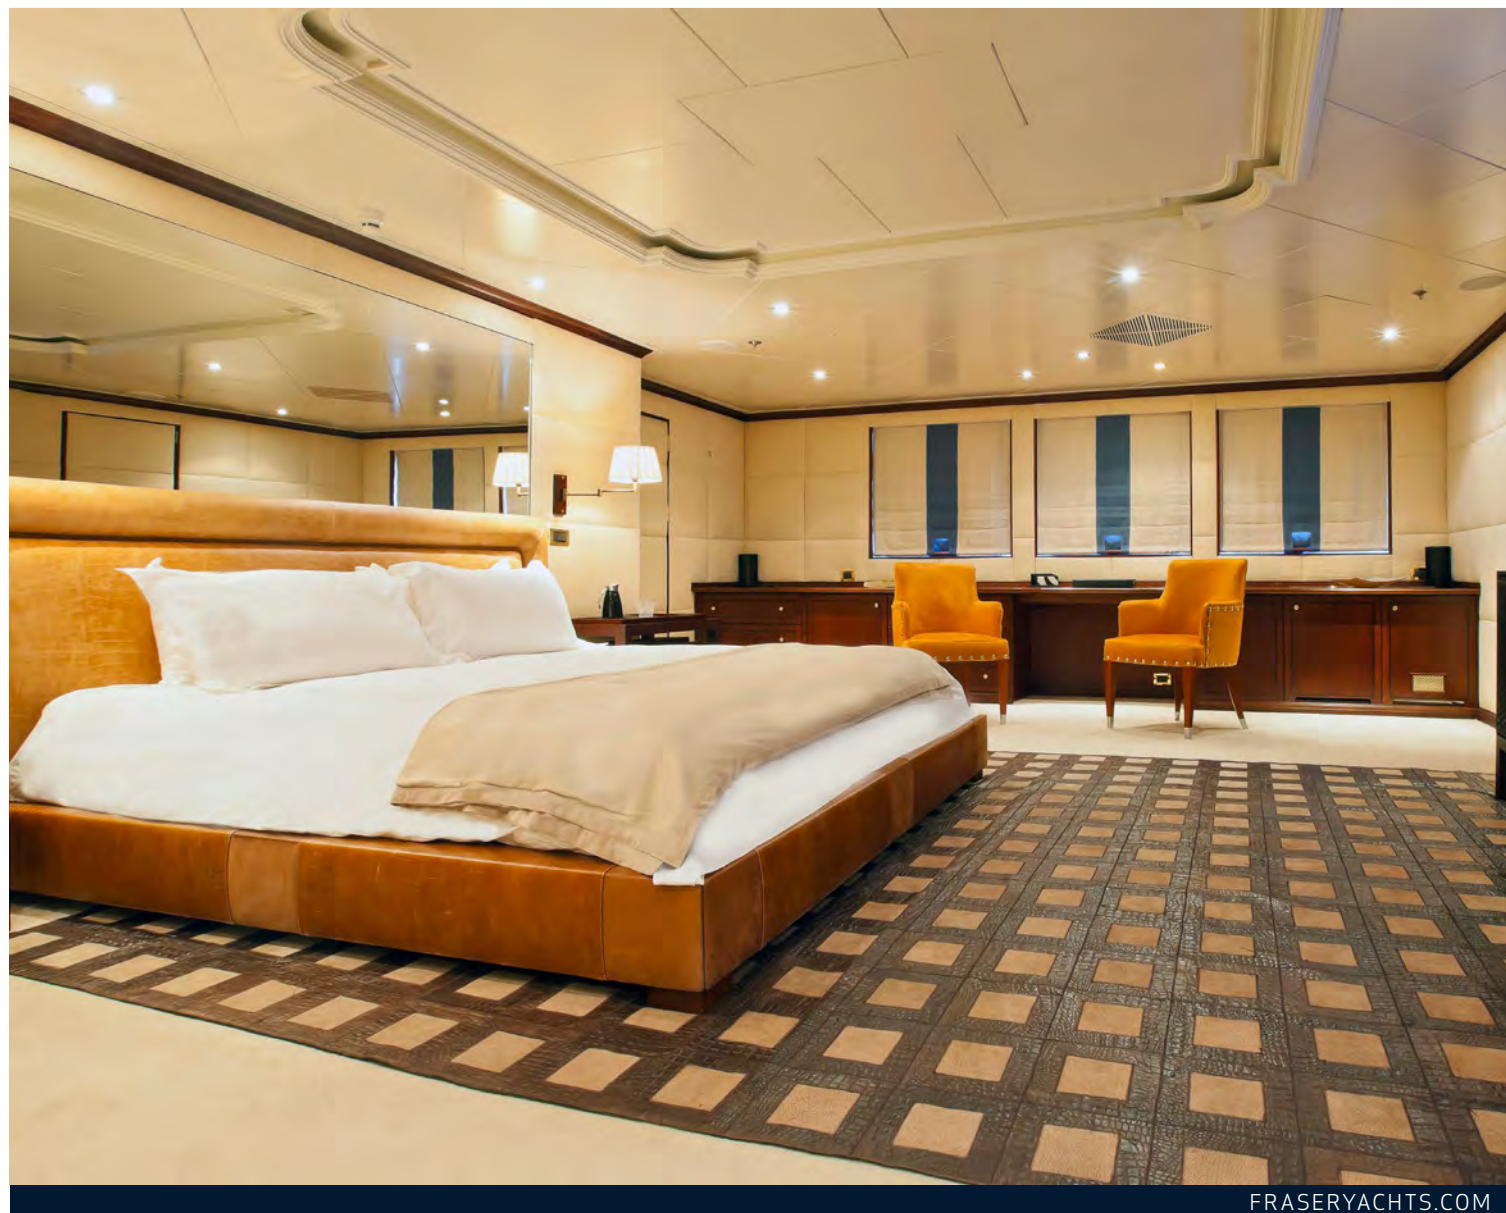

FOR CHARTER

FORCE BLUE 63.30M / 207'08"

LOUNGE HALL

FOR CHARTER

FORCE BLUE 63.30M / 207'08"

MASTER STATEROOM

Located on the upper deck, this suite features a King size bed, walk in dressing room, 42" LCD TV with SAT/TV, DVD/CD, iPod.