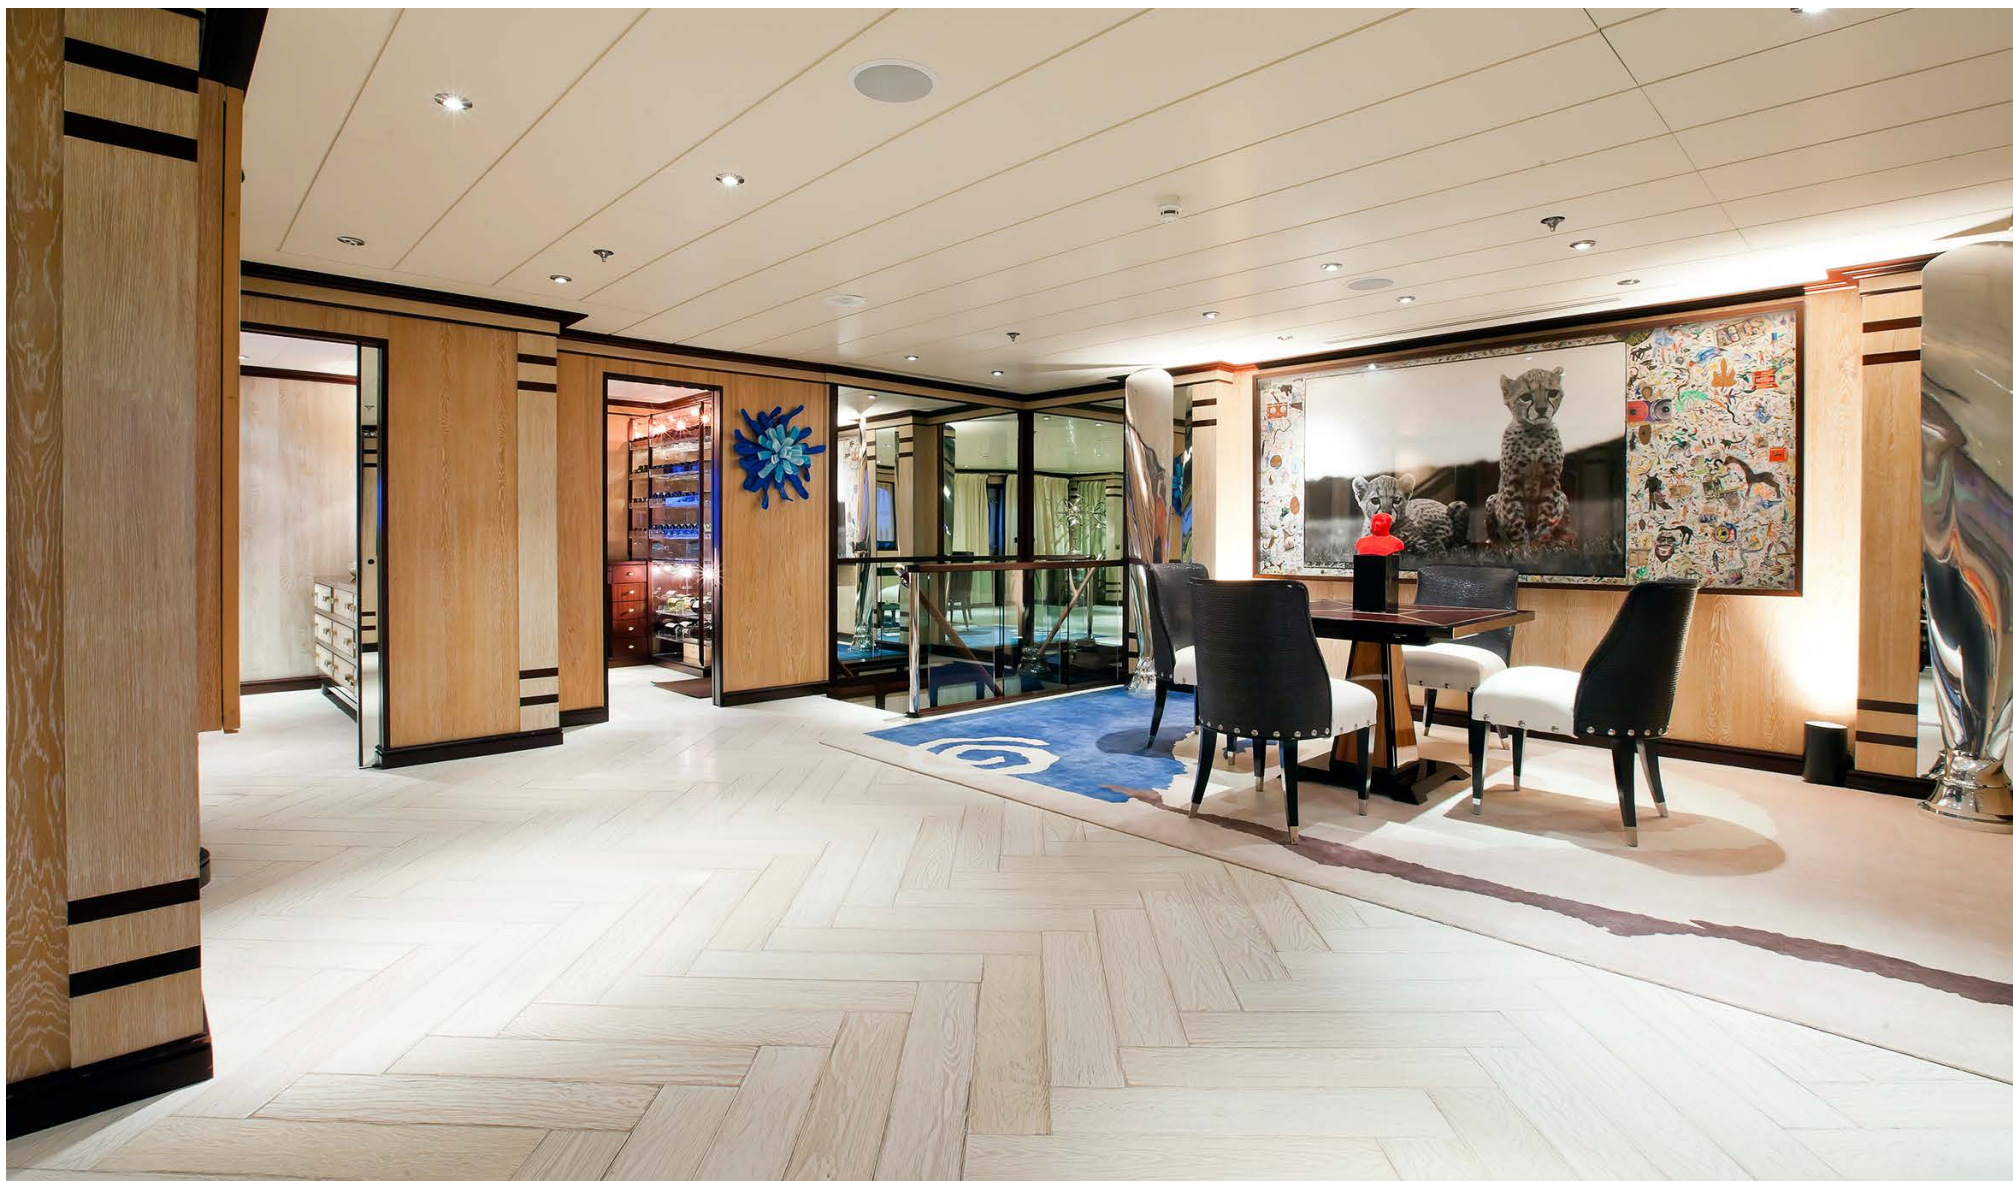

FOR CHARTER

FORCE BLUE 63.30M / 207'08"

LOUNGE HALL