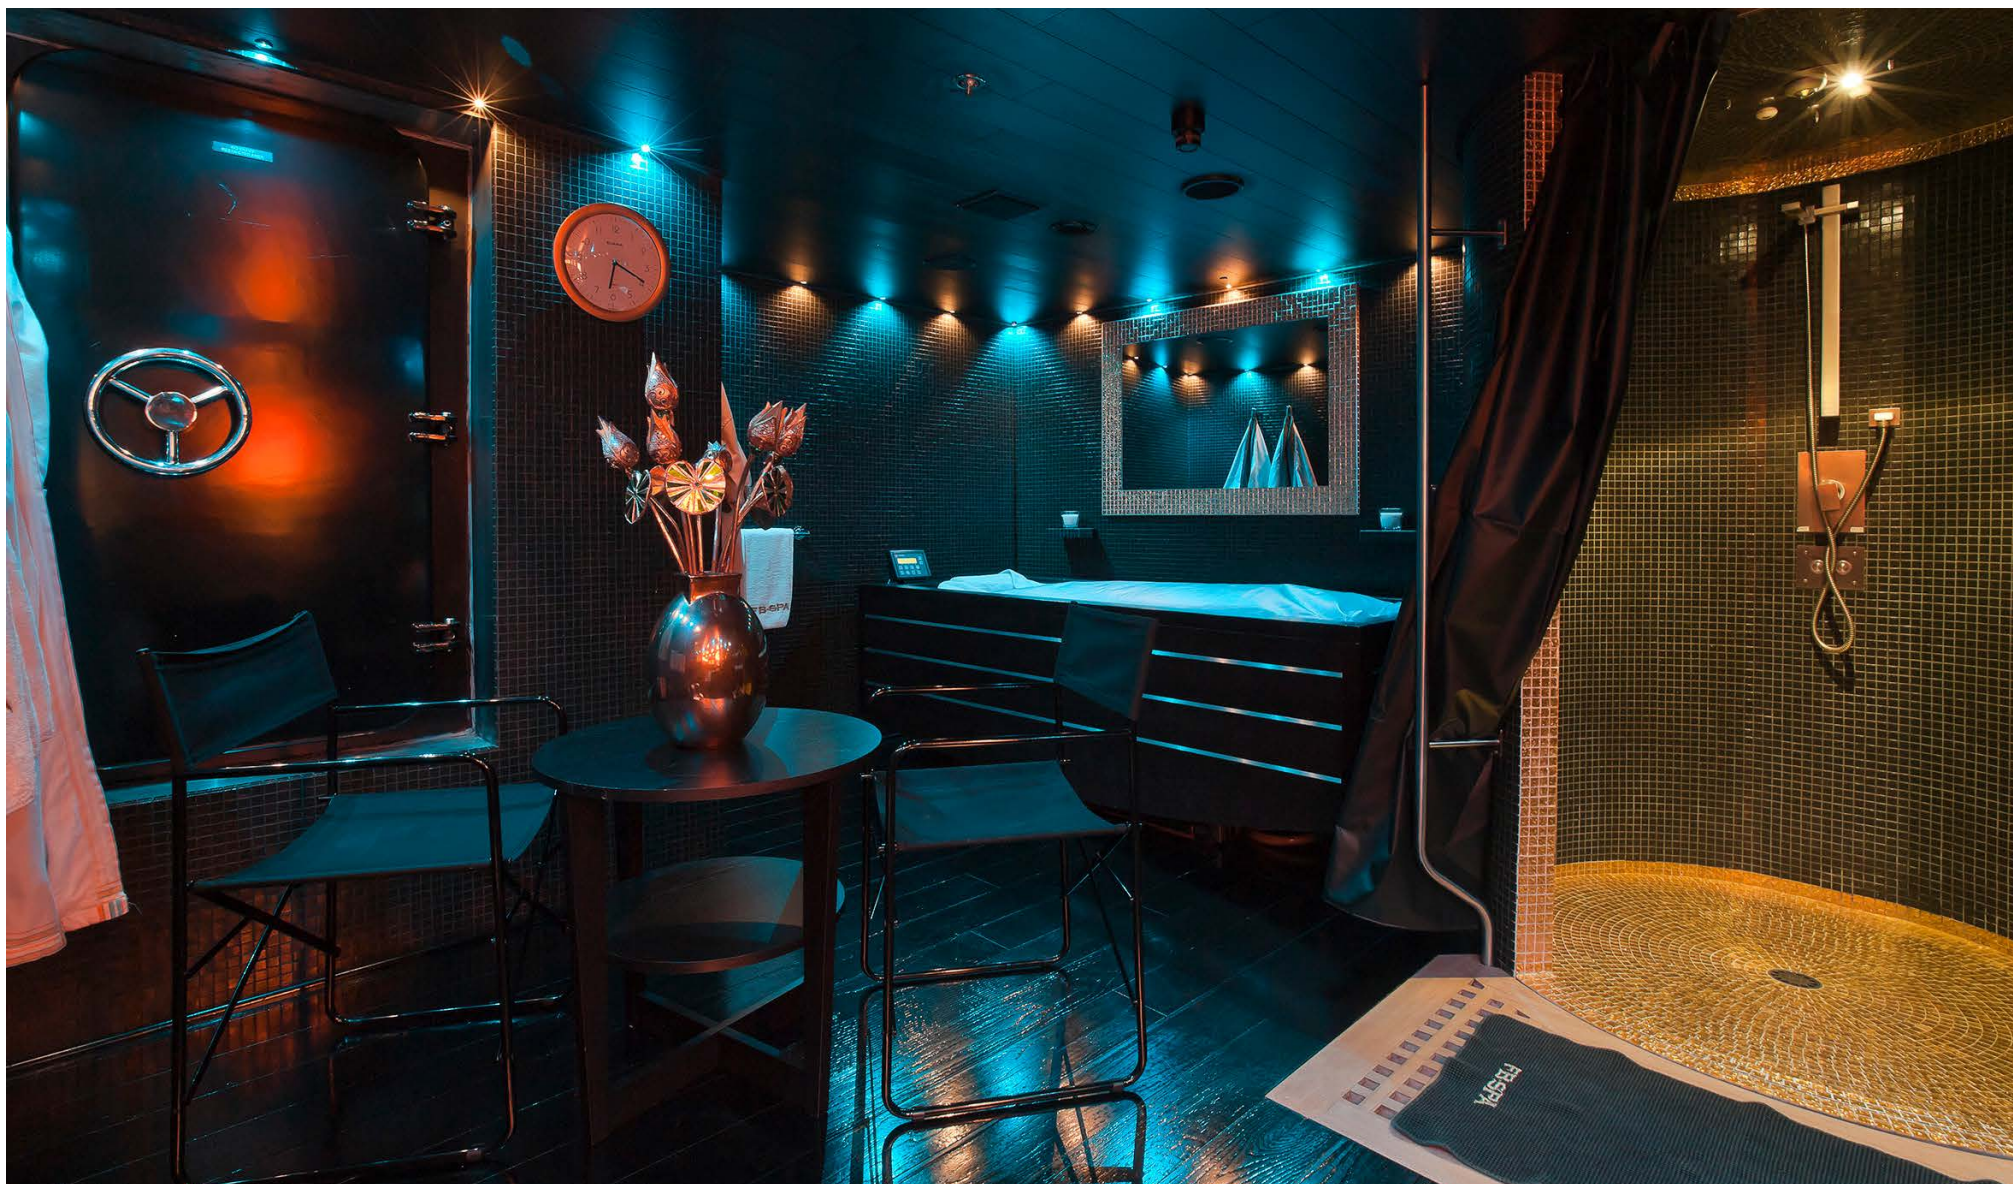

FOR CHARTER

FORCE BLUE 63.30M / 207'08"

SPA | STEAMSHOWER HAMMAM

FRASERYACHTS.COM