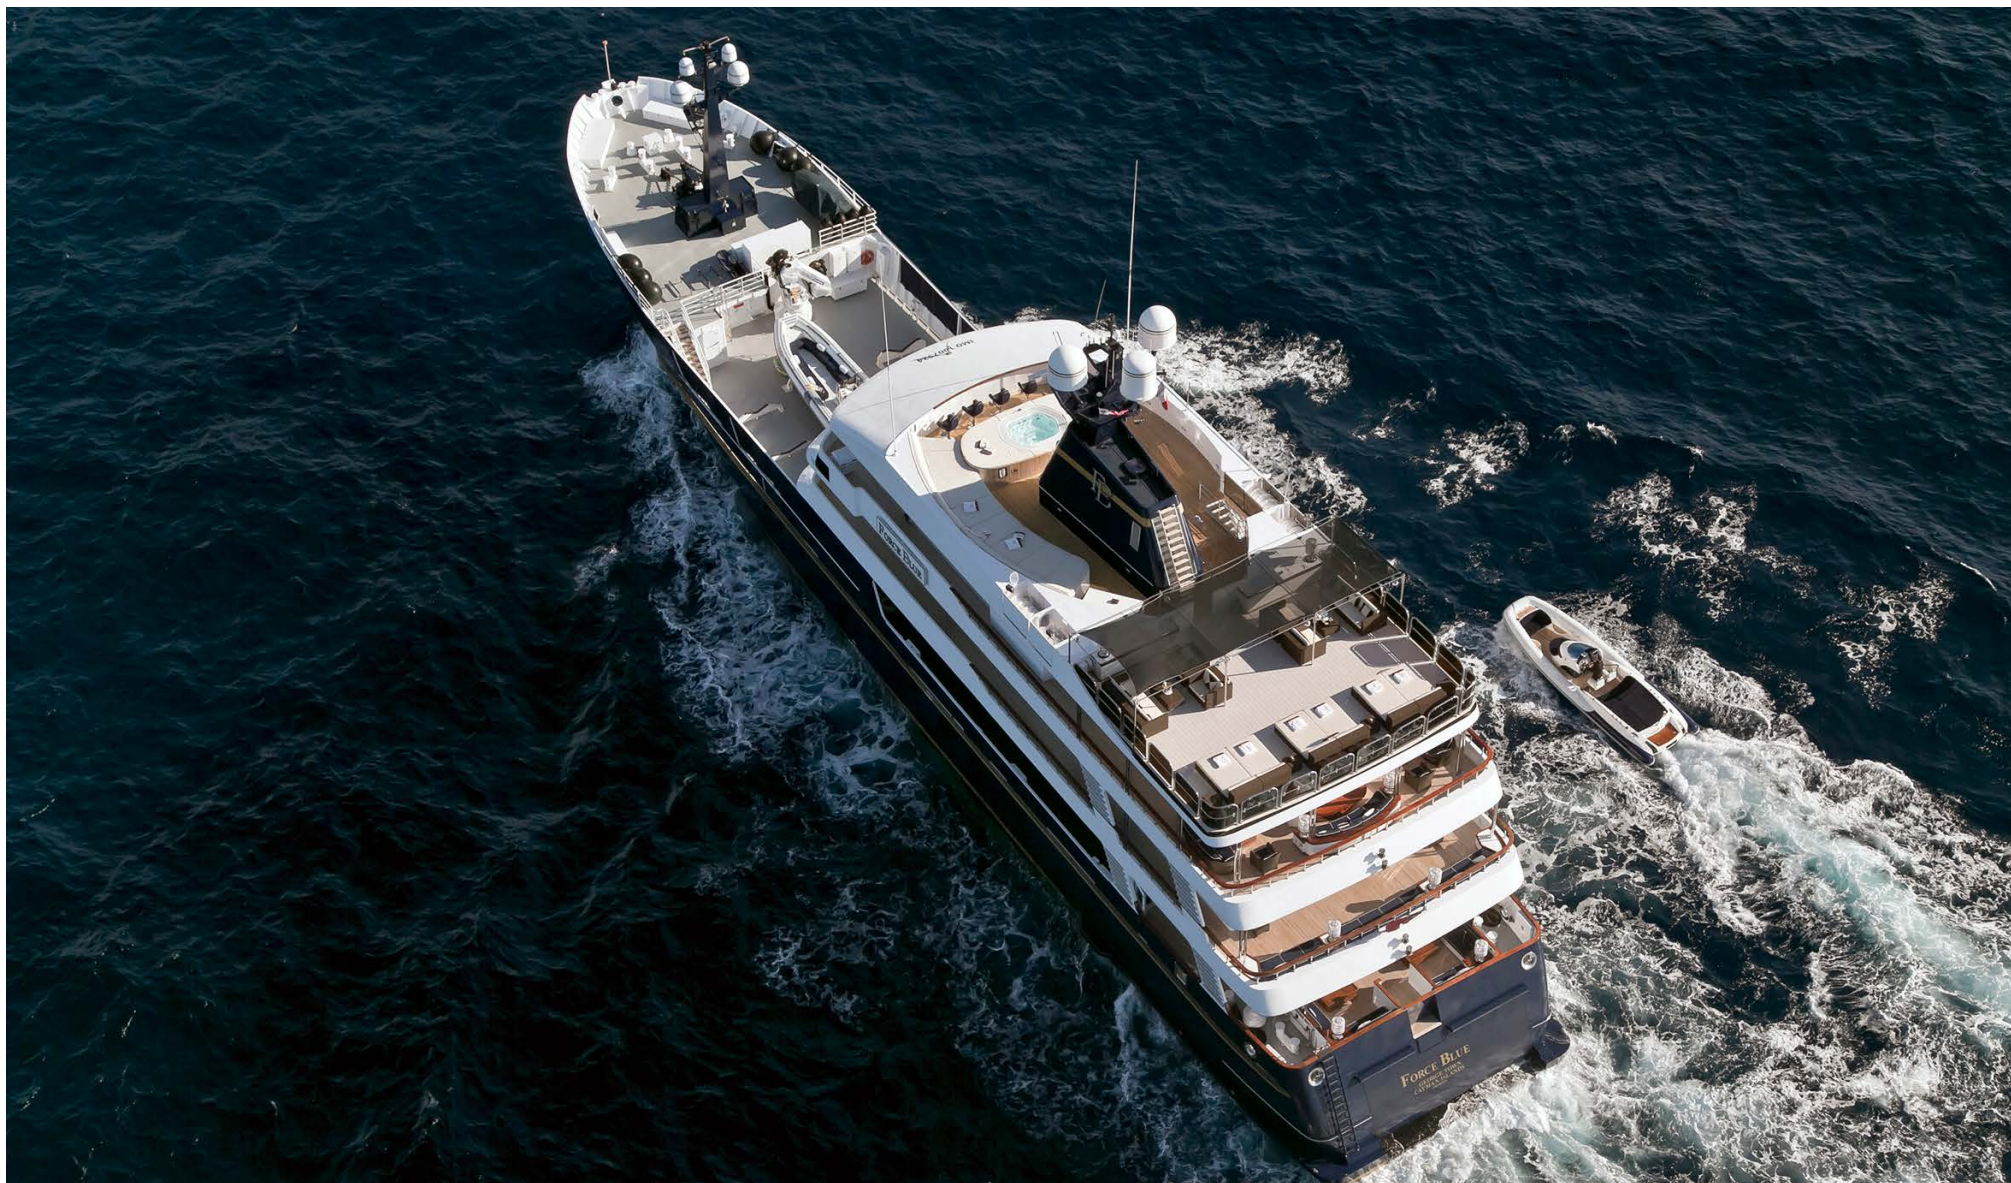

FOR CHARTER

FORCE BLUE 63.30M / 207'08"

AERIAL

FRASERYACHTS.COM