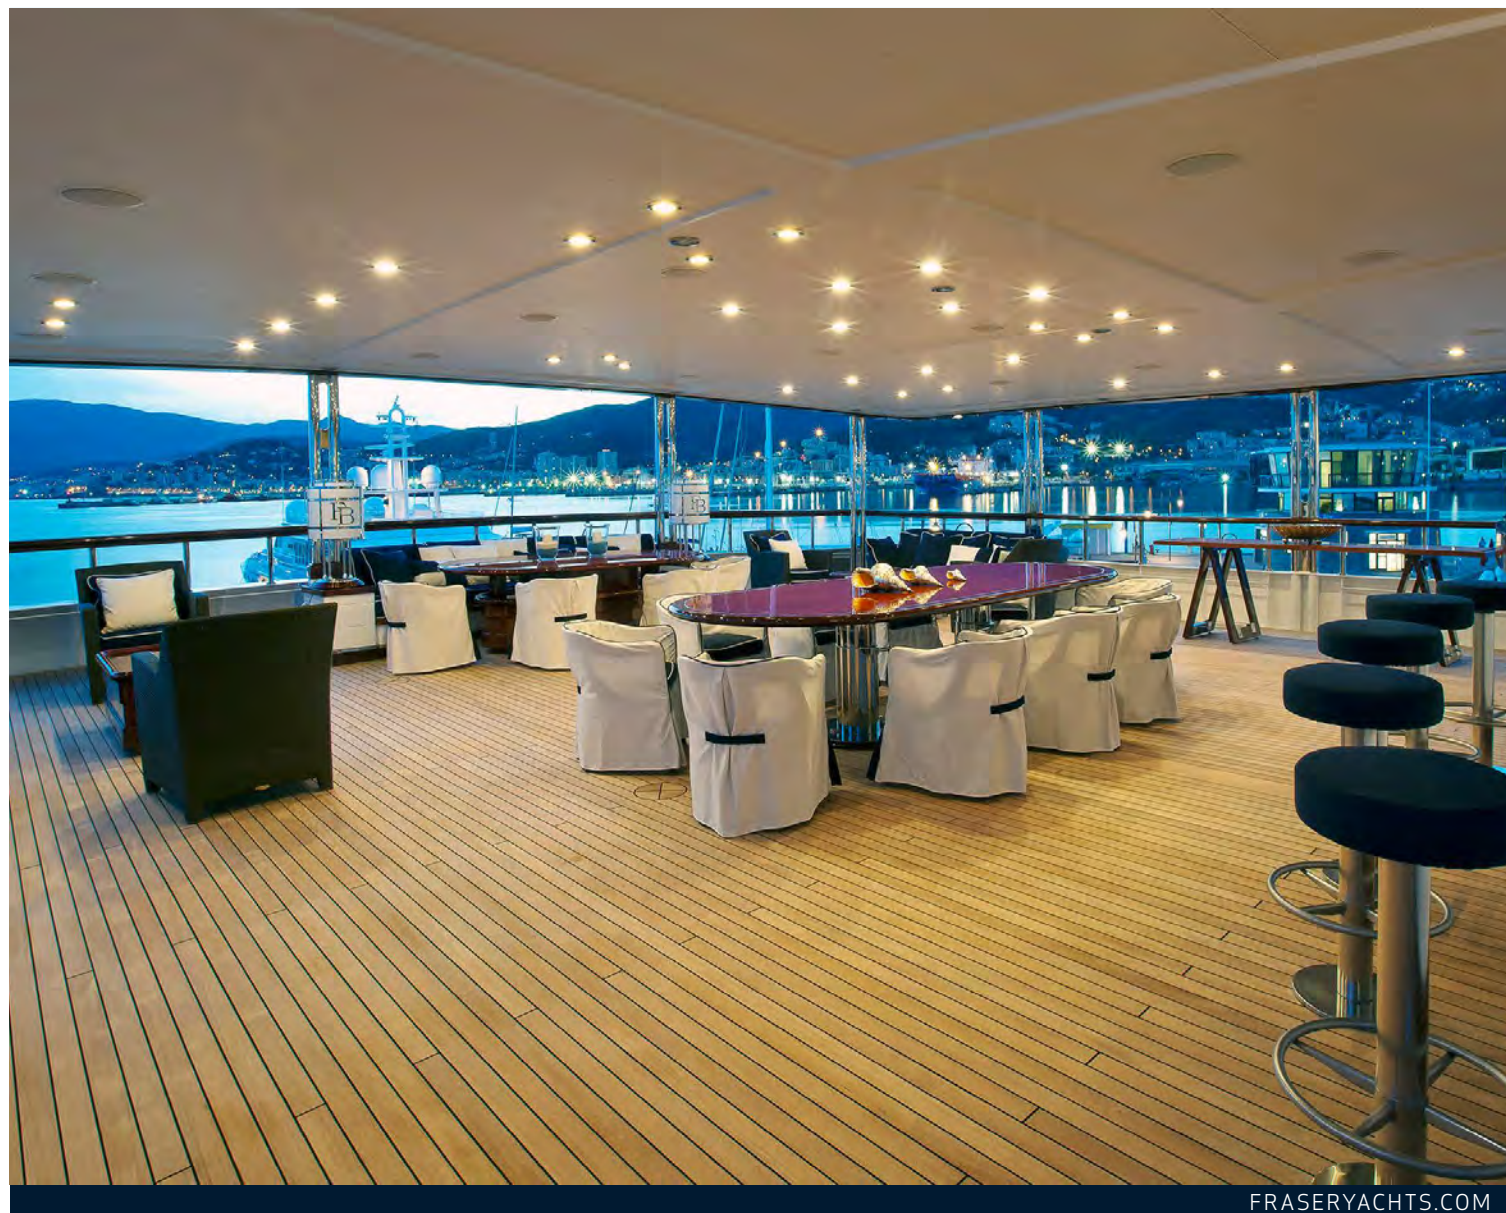

FOR CHARTER

FORCE BLUE 63.30M / 207'08"

UPPER DECK | OPEN SALON

The aft bridge deck can be transformed in a disco area. There is a professional DJ station completed with psychedelic lights and disco woofers. A white carpet may also be laid down to allow guests to dance with their shoes on.

Fraser Yachts offers are subject to availability. The particulars are believed to be correct but are not guaranteed and may not be used for contractual purposes.

Upper deck - Open salon

FRASERYACHTS.COM