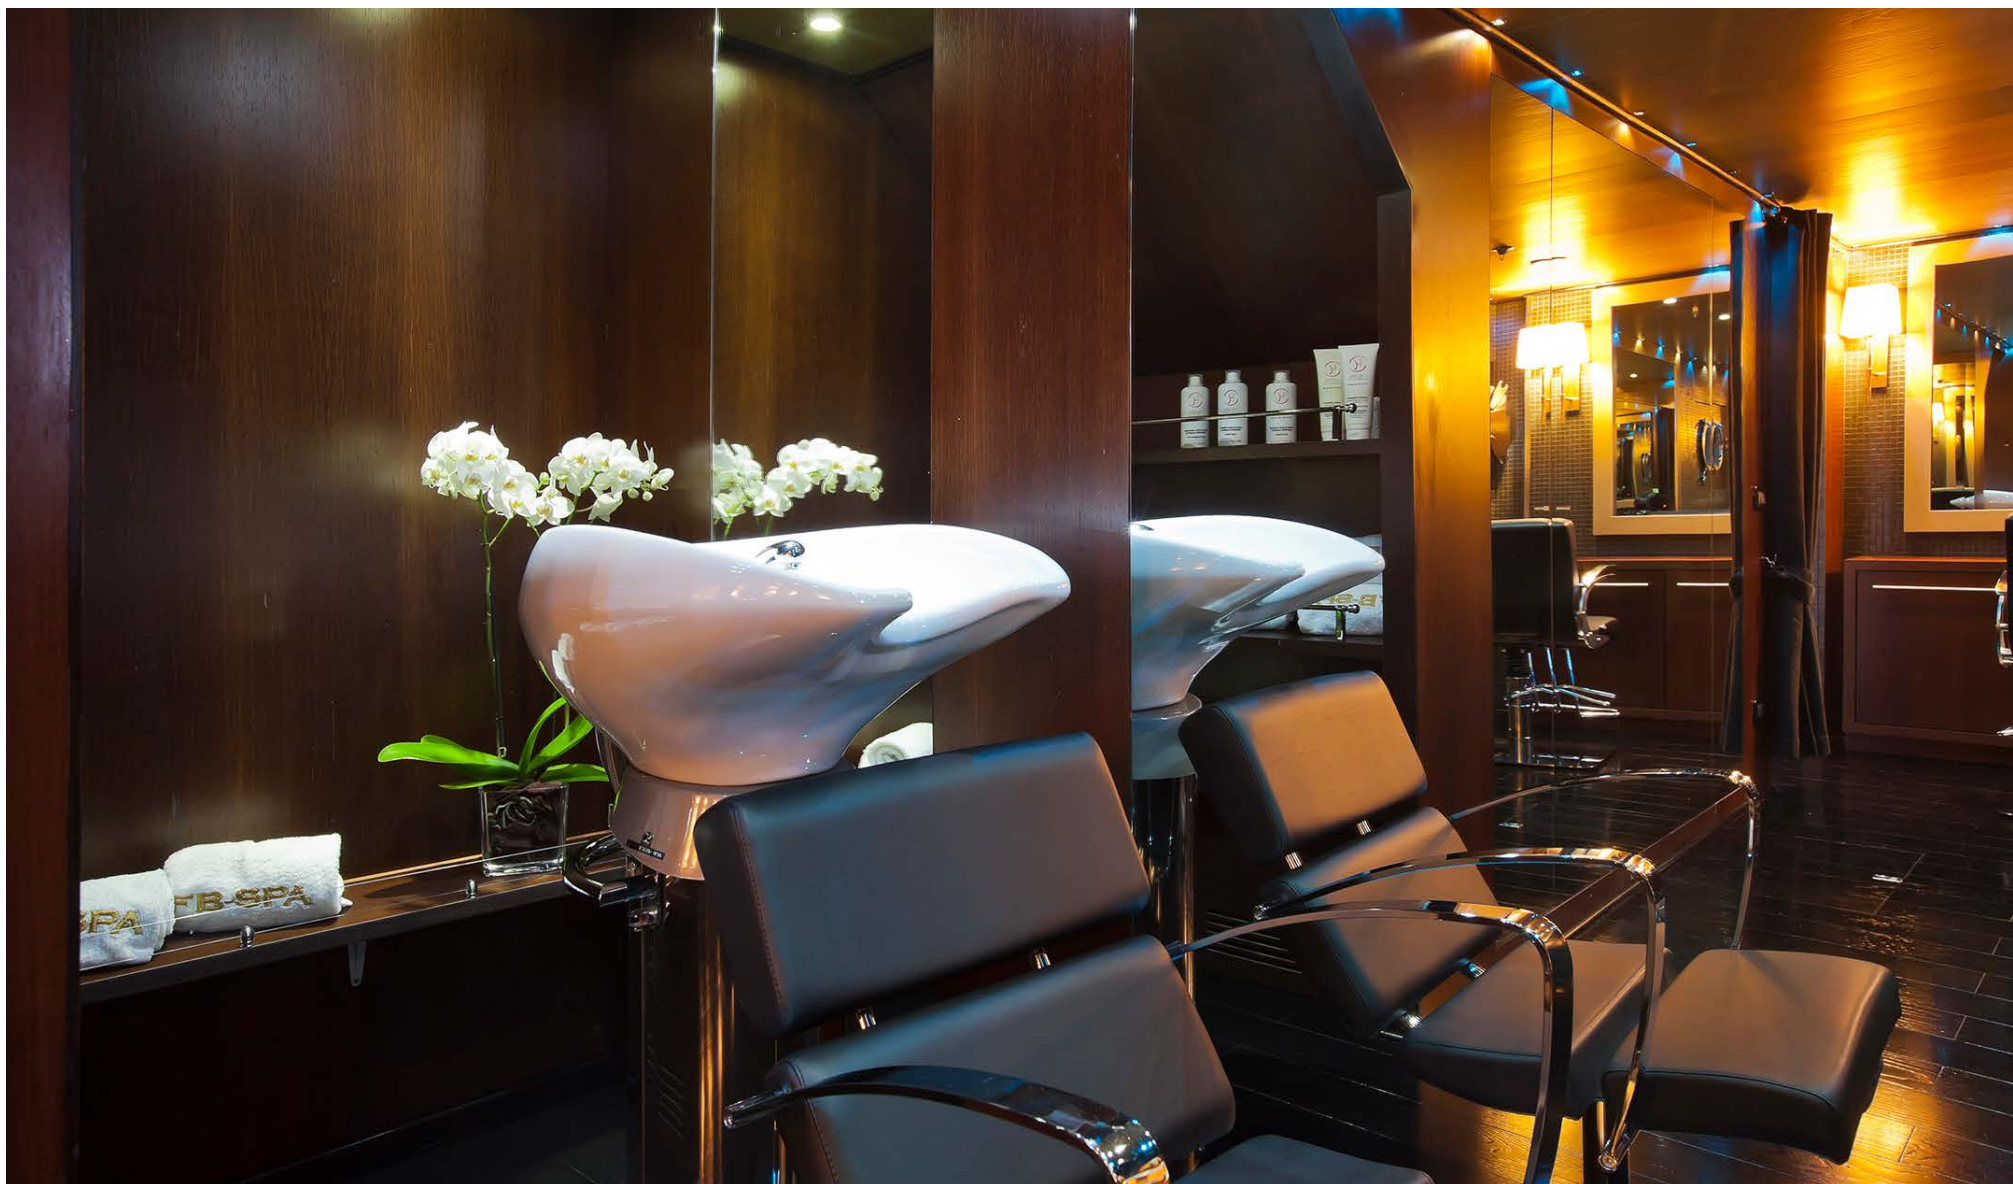

FOR CHARTER

FORCE BLUE 63.30M / 207'08"