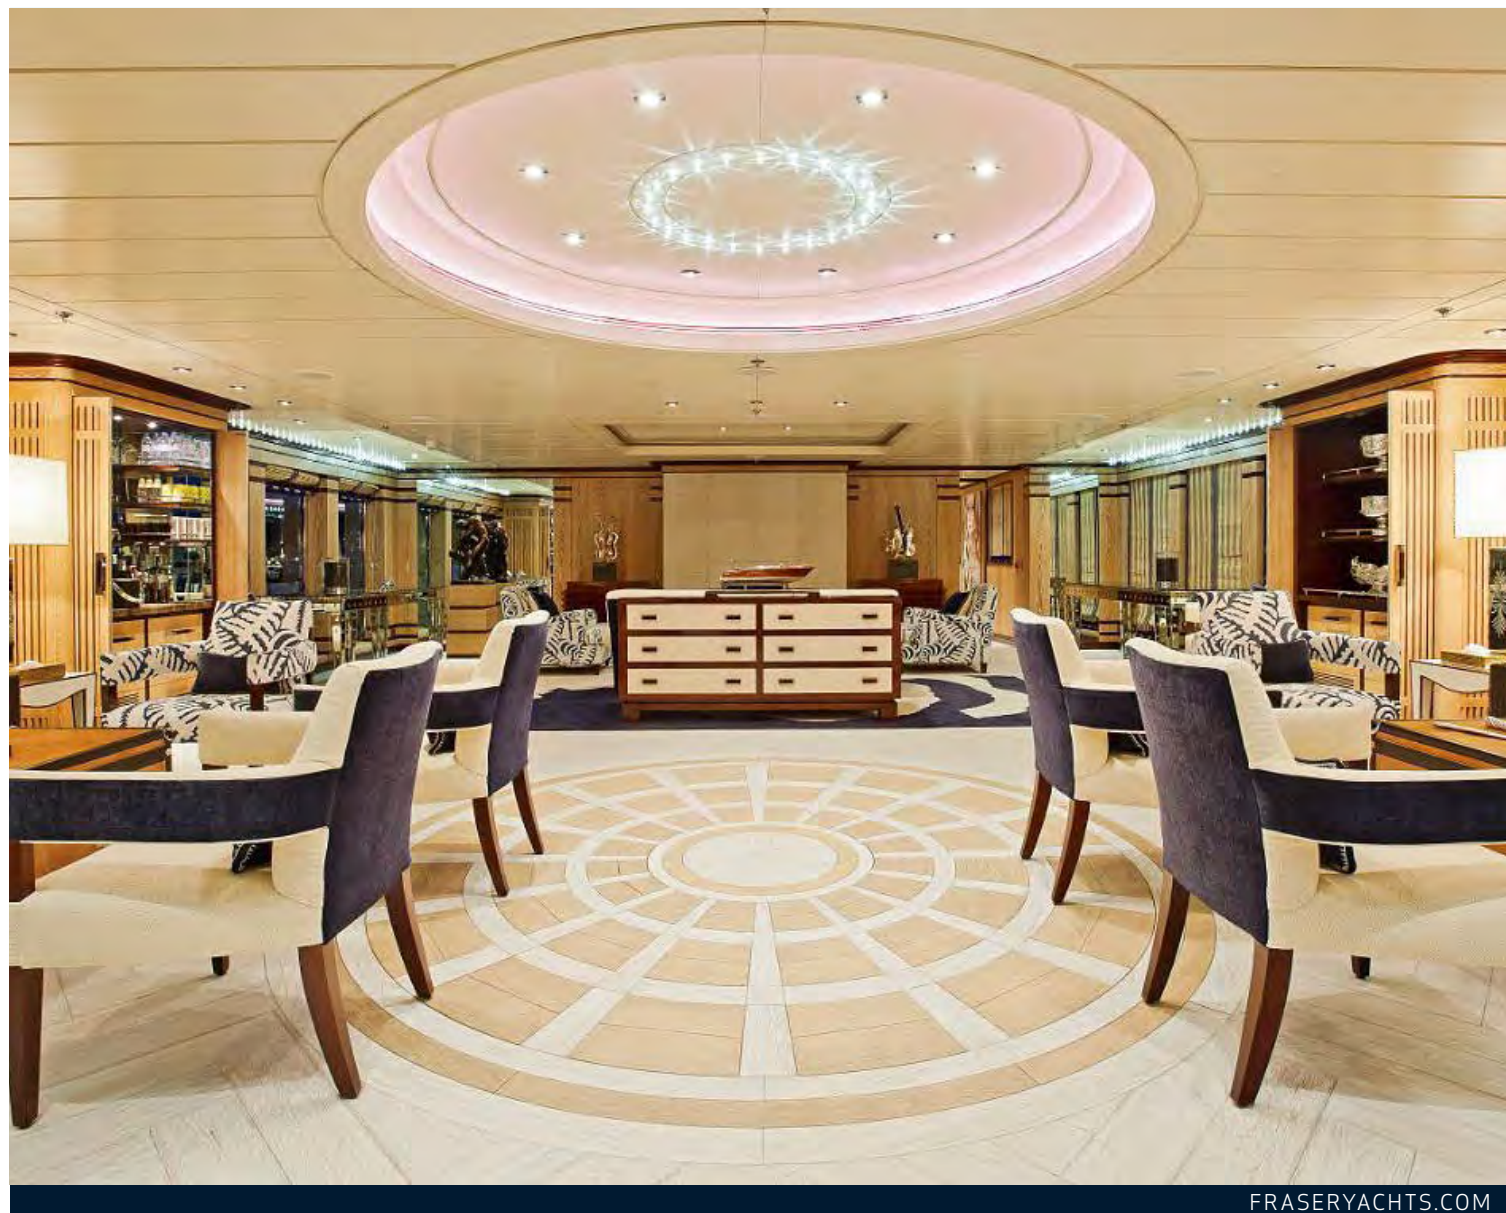

Theatre

FOR CHARTER

FORCE BLUE 63.30M / 207'08"

OWNER'S DECK - SKYLounge

Wide lounging and seating areas with CD/iPod and surround system.

Fraser Yachts offers are subject to availability. The particulars are believed to be correct but are not guaranteed and may not be used for contractual purposes.