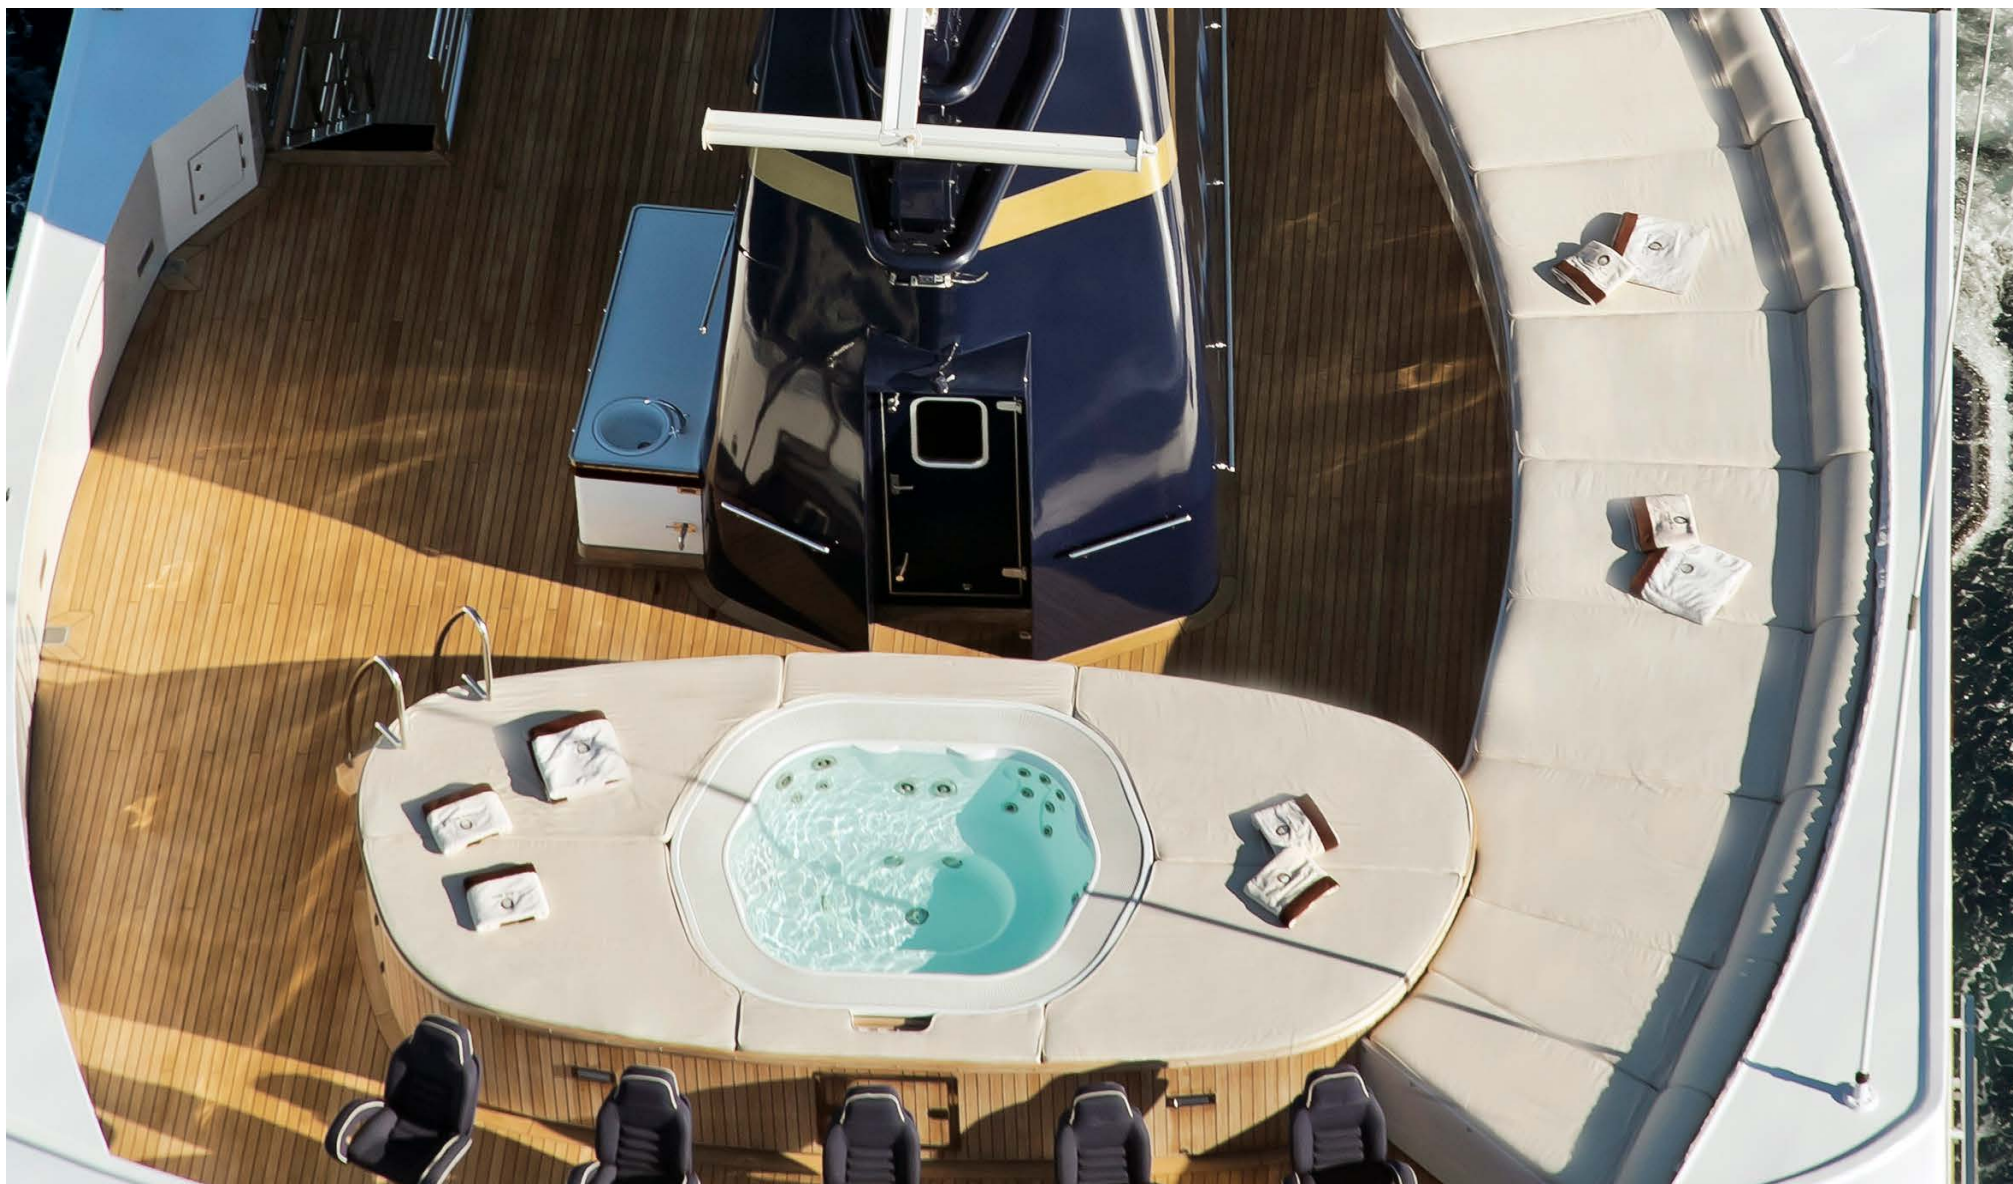

FOR CHARTER

FORCE BLUE 63.30M / 207'08"

SUNDECK FORWARD