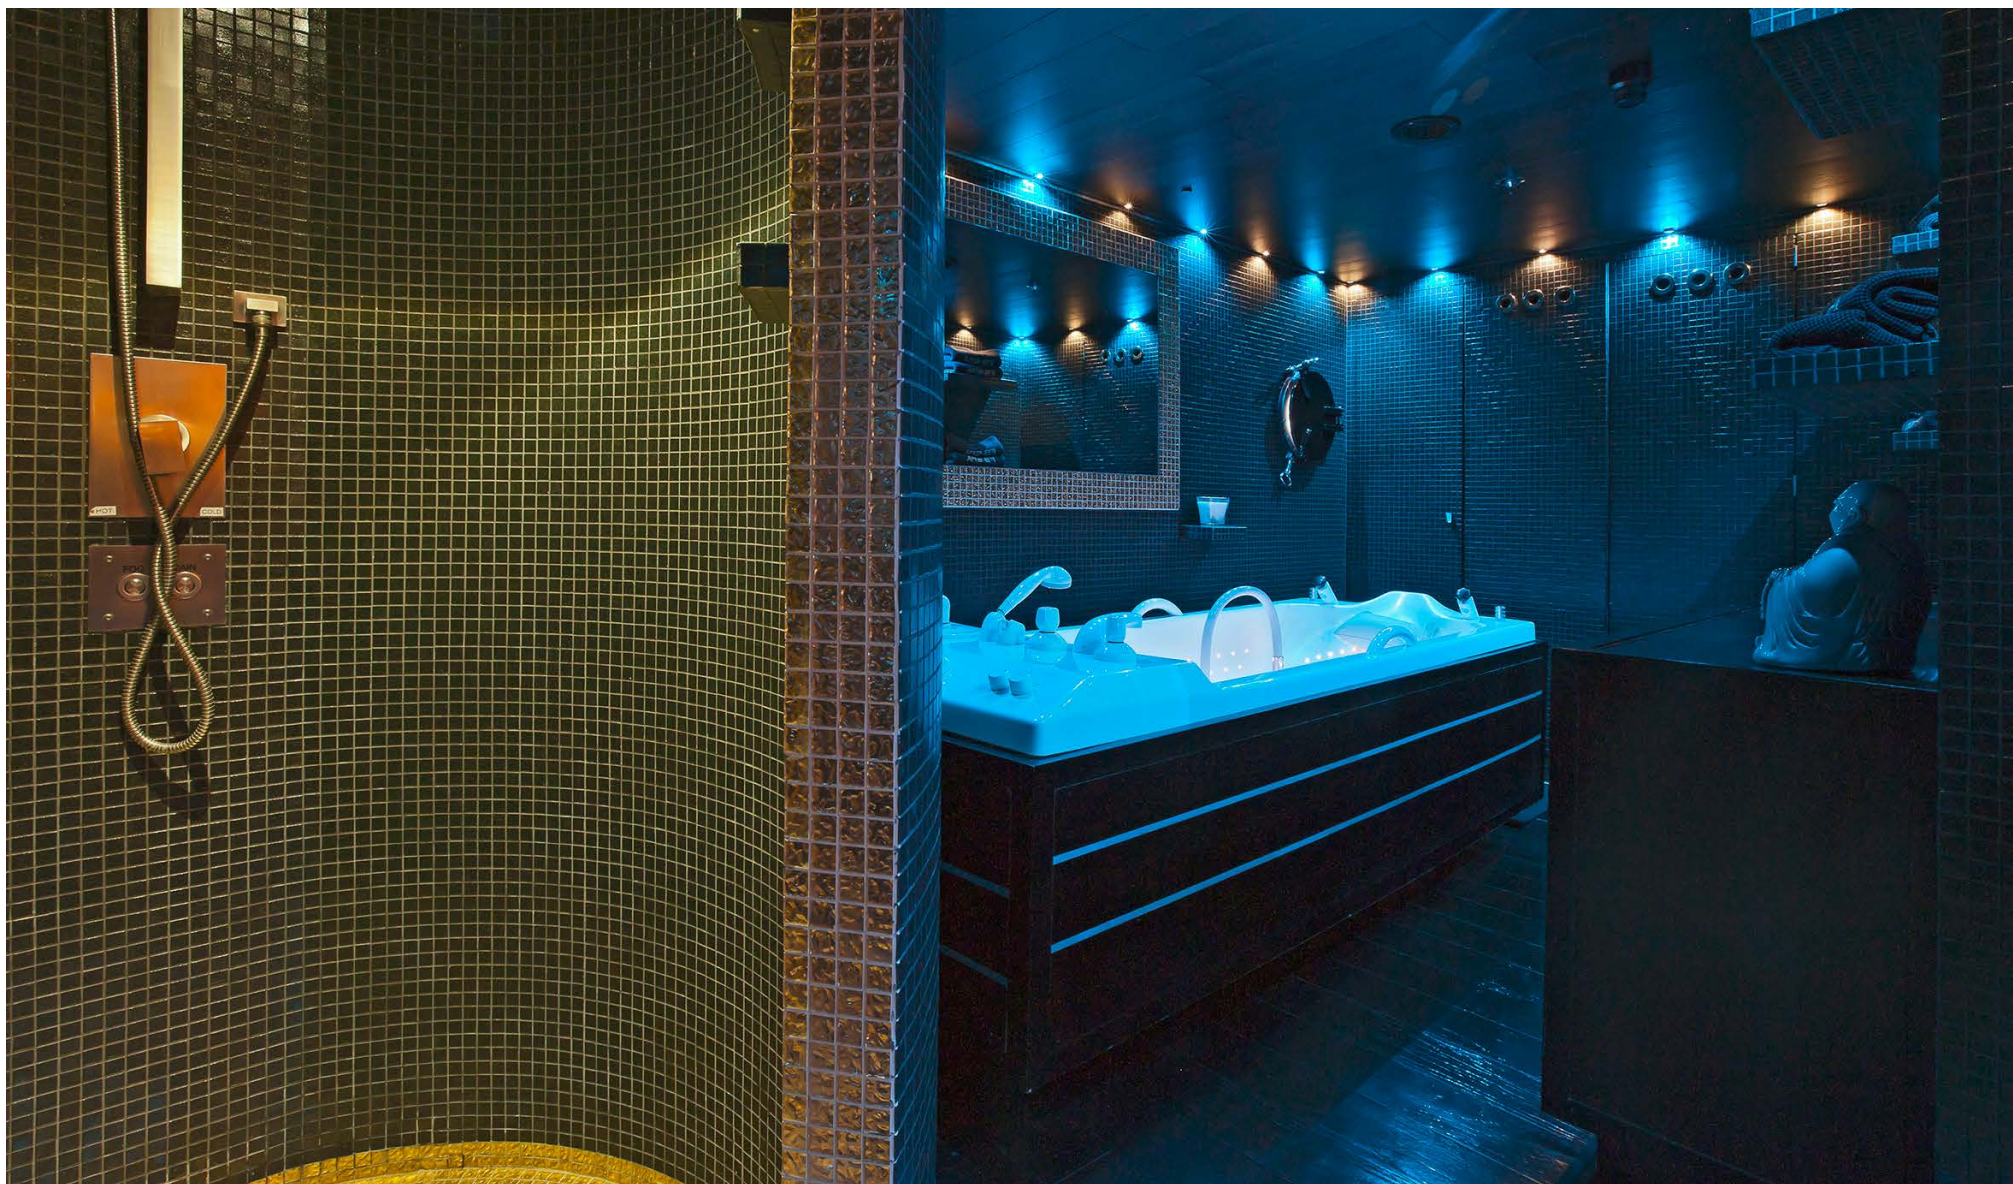

FOR CHARTER

FORCE BLUE 63.30M / 207'08"

SPA | MUDBATH

FRASERYACHTS.COM